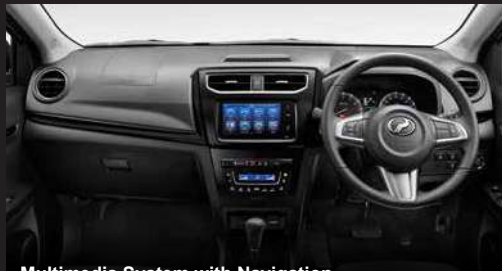

Load it up and pack it in.

More room for more stuff.

VARIANT COMPARISON

AV

Front Grille with Chrome & Glossy Black Finish

Sporty Roof Rail

Backdoor Garnish with Chrome & Glossy Black Finish

Auto Light Control

HDMI Port

Multimedia System with Navigation

Semi-bucket Leather Seats

Advanced Safety Assist (A.S.A.) 2.0

Integrated Driving Video Recorder (DVR)

'Smart Link' for Android

Front and Rear Bumpers with Silver Painted Diffuser

Fog Lamps with Stylish Bezel

X

- Front Grille with Black Chrome & Glossy Black Finish
- 5-star ASEAN NCAP Safety Rating
- Vehicle Stability Control (VSC)

- Traction Control (TRC)
- Anti-lock Braking System (ABS) with Electronic Brake Distribution (EBD) and Brake Assist (BA)
- Hill-start Assist (HSA)