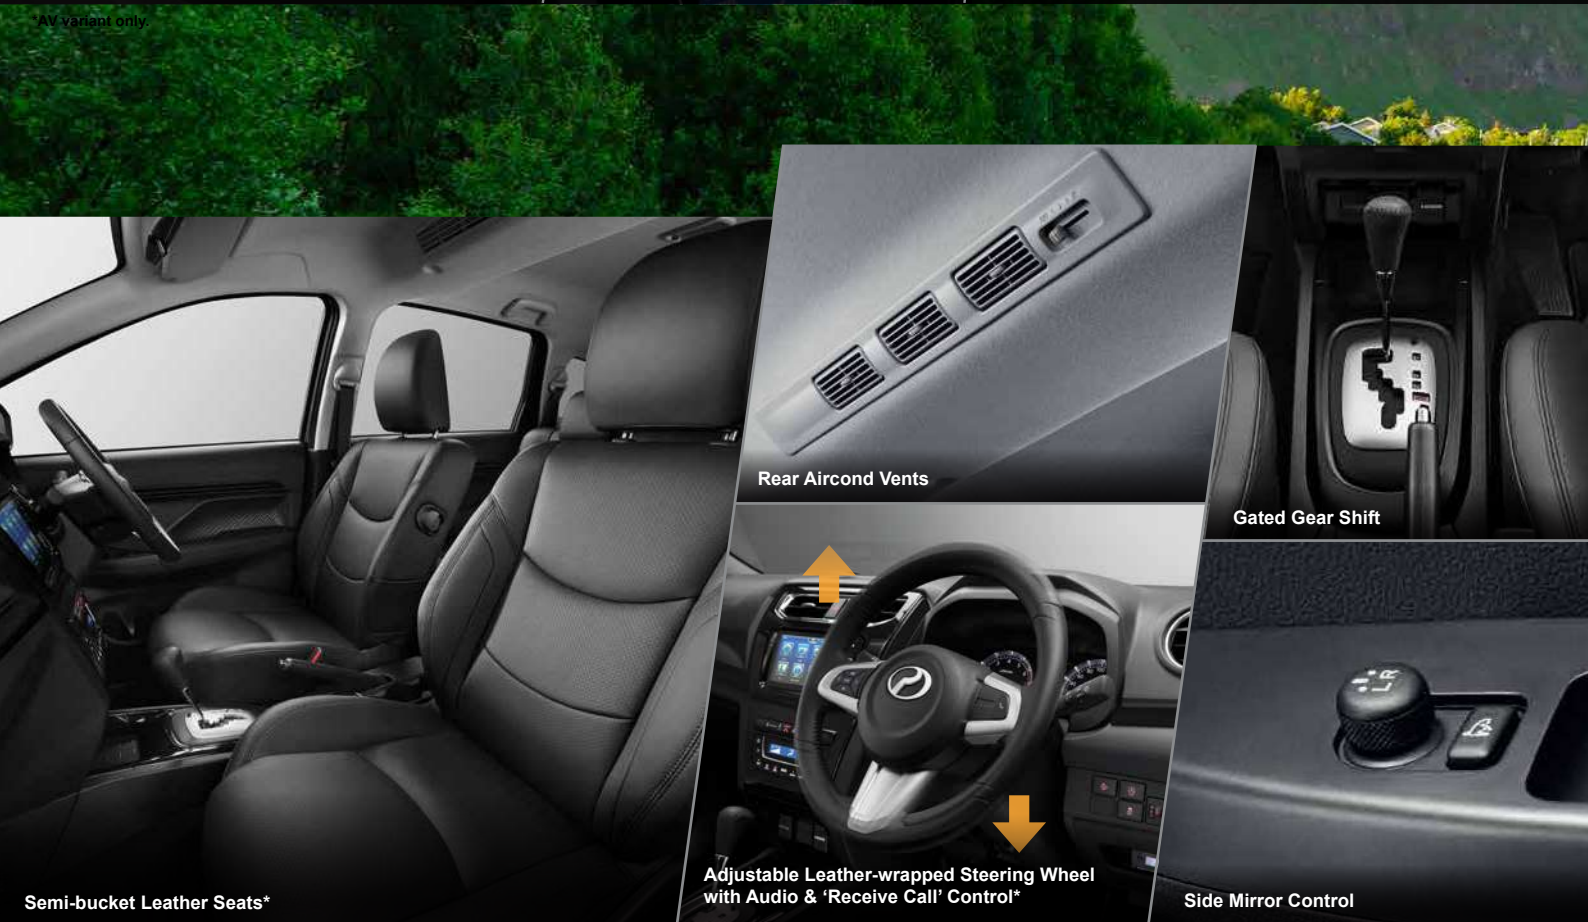

*AV variant only.