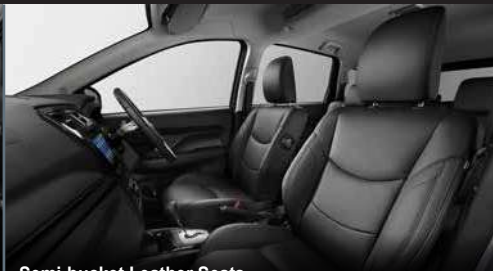

Semi-bucket Leather Seats