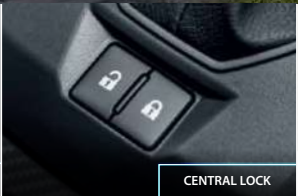

REAR SPOILER

CONVENIENCE

KEY-FREE ENTRY

RETRACTABLE SIDE MIRRORS

PUSH START/STOP BUTTON

CENTRAL LOCK

265L LUGGAGE SPACE CAPACITY

Specifications are based on AV variant