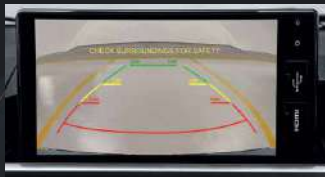

DRIVABILITY

9" DISPLAY AUDIO WITH REVERSE CAMERA

7" TFT MULTI-INFO DISPLAY

DIGITAL AIR CONDITIONER CONTROLLER

SWITCH CONTROL AND POWER MODE DRIVE

SEMI BUCKET SEAT WITH SEMI-LEATHER AND STITCHING

D-CVT TRANSMISSION