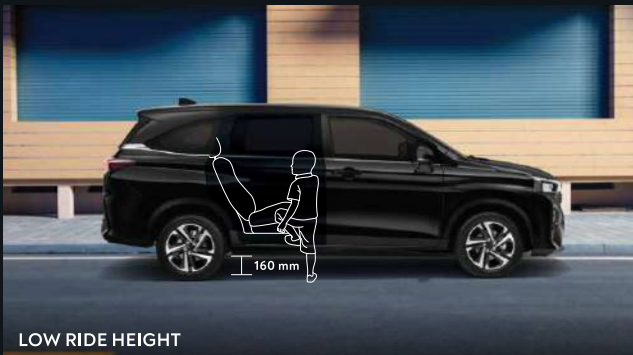

5-PASSENGER MODE

REST MODE

FLEXI MODE

LOW RIDE HEIGHT

REAR AIRCOND

2-TONE SEMI-LEATHER SEATS

HIGH CONSOLE WITH SOFT PAD ARMREST

FRONT AND 2<sup>ND</sup> ROW CENTRE ARMRESTS