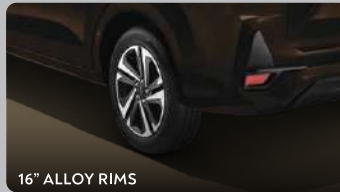

LOW CONSOLE WITH ARMREST

LOW CONSOLE WITH ARMREST

7" TFT MULTI-INFO DISPLAY

7" TFT MULTI-INFO DISPLAY

LCD DISPLAY

16" ALLOY RIMS WITH  
REAR DISC BRAKE

16" ALLOY RIMS

15" ALLOY RIMS