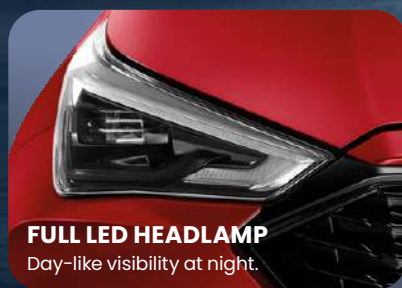

DESIGNED FOR A SIMPLER DRIVE

Imagine a car that makes every day easier.
TRAZ is here, engineered with a clear purpose,
to simplify your life on the road.

TRAZ

ENGINEERED SIMPLICITY

TRENDY

WHERE SIMPLICITY MEETS STYLE

17-INCH WHEELS

Stylish with a distinctive stance.

SIDE SKIRTINGS

Sleek side skirtings for aggressive stance.

FULL LED HEADLAMP

Day-like visibility at night.

FULL LED REAR COMBI LAMP

For a brighter, sharper presence on the road.

TILT & TELESCOPIC STEERING

Adjust your steering wheel to perfection.

REAR AIR CONDITIONER VENT

Maximum comfort.

PREMIUM SOFT-TOUCH INTERIOR

Feel the luxury.

AUTO AIR CONDITIONING

Keeps your cabin cool and comfortable automatically.