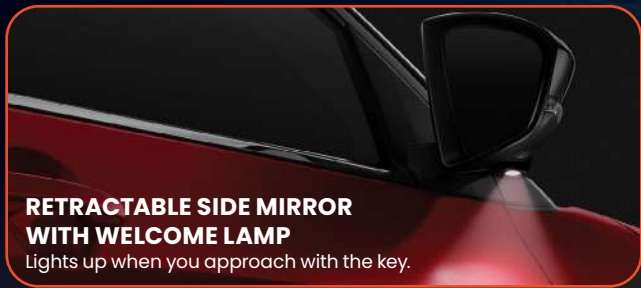

DESIGNED FOR A SIMPLER DRIVE

Imagine a car that makes every day easier.
TRAZ is here, engineered with a clear purpose,
to simplify your life on the road.

TRAZ

ENGINEERED SIMPLICITY

TRENDY

WHERE SIMPLICITY MEETS STYLE

17-INCH WHEELS

Stylish with a distinctive stance.

SIDE SKIRTINGS

Sleek side skirtings for aggressive stance.

FULL LED HEADLAMP

Day-like visibility at night.

FULL LED REAR COMBI LAMP

For a brighter, sharper presence on the road.

RETRACTABLE SIDE MIRROR WITH WELCOME LAMP

Lights up when you approach with the key.

LED FOG LAMP

Enhanced visibility with a distinctive, modern signature.

H VARIANT ONLY

TRENDY AND SLEEK INTERIOR

H VARIANT ONLY

TILT & TELESCOPIC STEERING

Adjust your steering wheel to perfection.

REAR AIR CONDITIONER VENT

Maximum comfort.

PREMIUM SOFT-TOUCH INTERIOR

Feel the luxury.

AUTO AIR CONDITIONING

Keeps your cabin cool and comfortable automatically.