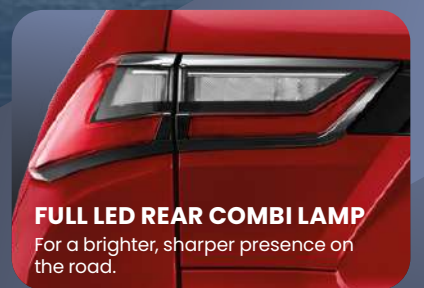

DESIGNED FOR A SIMPLER DRIVE

Imagine a car that makes every day easier.
TRAZ is here, engineered with a clear purpose,
to simplify your life on the road.

TRAZ

ENGINEERED SIMPLICITY

TRENDY

WHERE SIMPLICITY MEETS STYLE

17-INCH WHEELS

Stylish with a distinctive stance.

SIDE SKIRTINGS

Sleek side skirtings for aggressive stance.

FULL LED HEADLAMP

Day-like visibility at night.

FULL LED REAR COMBI LAMP

For a brighter, sharper presence on the road.

RETRACTABLE SIDE MIRROR WITH WELCOME LAMP

Lights up when you approach with the key.

LED FOG LAMP

Enhanced visibility with a distinctive, modern signature.

H VARIANT ONLY

TRENDY AND SLEEK INTERIOR

H VARIANT ONLY

TILT & TELESCOPIC STEERING

Adjust your steering wheel to perfection.

REAR AIR CONDITIONER VENT

Maximum comfort.

PREMIUM SOFT-TOUCH INTERIOR

Feel the luxury.

AUTO AIR CONDITIONING

Keeps your cabin cool and comfortable automatically.